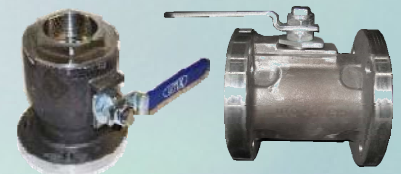

Manway Covers, Manway Nozzles

Fittings Flanges, Chlorine Flanges, Silver Dollars

Conversion Flanges

High Flow and Low Flow Pressure Relief Valves
 Mounting Nozzles

Standard and Tri-Cap (non-cycling)
 Vacuum Relief Valves

Excess Flow Check Valves

Visual Gauges

E-Z Lift Kits

Top Load/Unload
 Angle Ball Valves

Top Load/Unload Ball Valves
 FLG x FLG, FLG x NPT, NPT x NPT

Brake Levers

Custom Steam Pipes

Bottom Valves/Accessories and Skids

Saddles

Internal Ball Valves

Low Profile Valves (with or w/o Steam Conn.)

Outlet Nozzles

Outlet Cap Assemblies

Plug & Chains

Lock Pins

Repair Kits